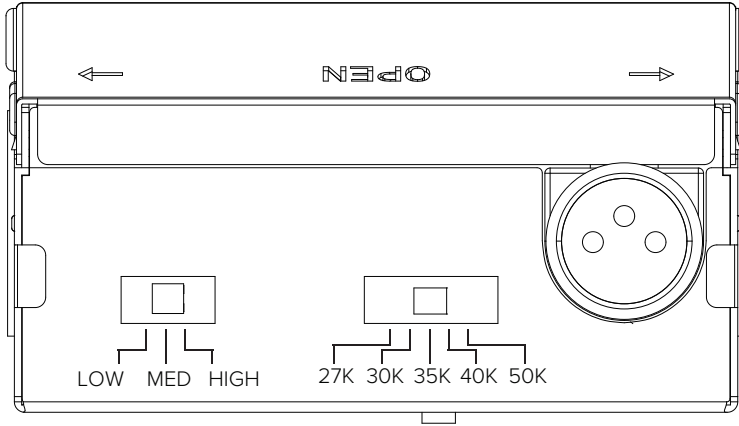

CCT & POWER SELECT-N-SWITCH