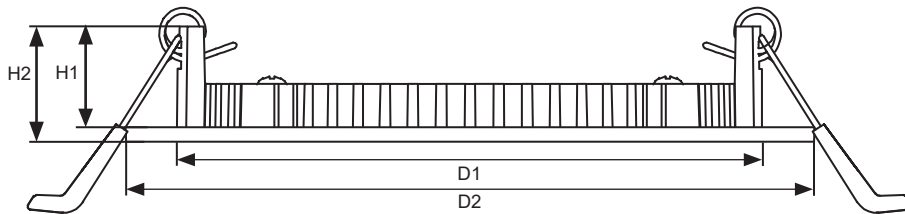

DIMENSION

Model NO.	Size	D1	D2	H1	H2	Cut-Out
VSRD/4R/12WS/CS5/WOD/UNV/10V	4"	3.12"	4.74"	0.61"	0.92"	ø 4.33"
VSRD/6R/17WS/CS5/WOD/UNV/10V	6"	5.00"	6.71"	0.61"	0.92"	ø 6.30"
VSRD/8R/23WS/CS5/WOD/UNV/10V	8"	6.89"	8.79"	0.61"	0.92"	ø 8.00"