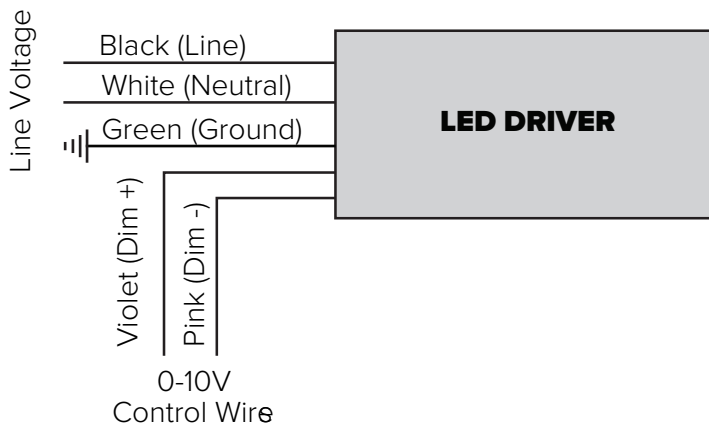

WIRING DIAGRAM